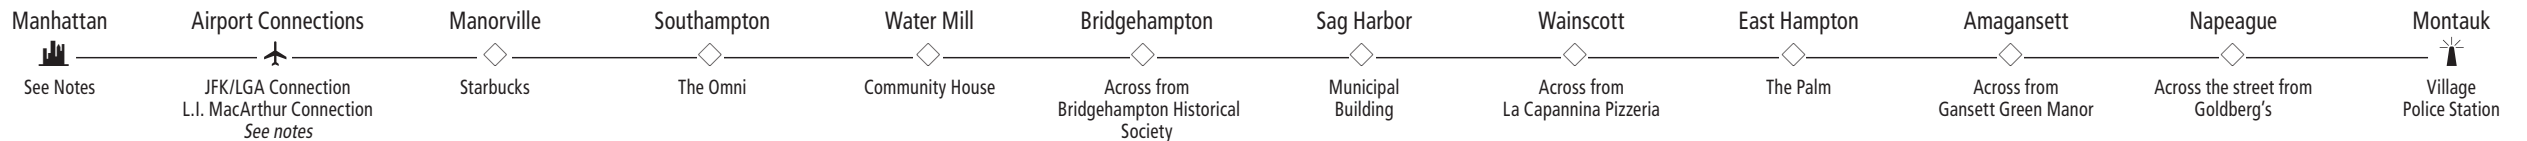

Hampton Jitney Fall/Winter/Spring Schedule

Effective Thursday, October 11, 2018 through Wednesday, May 29, 2019

To The Hamptons MONTAUK LINE

Eastbound		A		A		A		A		A		A		A		Ⓟ		WS West Side		A		A		A		A			
↓ READ DOWN		Sat. Also avail. Fri. in May	7 Days	Fri. Trip will be avail. Thur. & Sat. in May	7 Days	Mon. thru Sat.	Mon., Fri. & Sat. Avail. Tues. & Wed. thru Dec.	Mon. thru Fri. Trip will also be avail. on Sat. in May	7 Days	Sun. thru Fri. Avail. 7 days in May	7 Days	7 Days	Fri. thru Wed. Avail. 7 days in May	7 Days	Mon., Thurs. & Fri. Also avail. Sun. thru Dec.	7 Days	7 Days	Fri. & Sat.	Mon. thru Fri.	7 Days	Sun. thru Fri.	7 Days	Fri. only	Tues. thru Fri. Tues. & Wed. trip will run thru Dec. & then resume in April	7 Days	7 Days	7 Days	*Sun. & Mon. trip drops only in MA & SH	Sun. Also avail. Mon. in May
DEPARTING	96th St. bet. 3rd & Lex.	7:30	8:30	—	9:30	—	10:30	—	11:30	12:30	—	1:30	2:30	—	3:30	—	4:50	West Side Pick Ups. See Notes.	5:30	—	6:35	—	—	8:05	9:35	10:50	—		
	85th St. & Lex. (NW corner)	—	—	8:55	—	9:55	—	10:55	—	—	12:55	—	—	2:55	—	4:25	—		5:30	5:55	—	6:55	8:00	—	—	—	—	—	
	77th & Lex. (bet. 77th & 76th)	7:40	8:40	—	9:40	—	10:40	—	11:40	12:40	—	1:40	2:40	—	3:40	—	5:00		5:40	—	6:45	—	—	8:15	9:45	11:00	—	—	
	69th & Lex. (bet. 69th & 68th)	7:45	8:45	9:05	9:45	10:05	10:45	11:05	11:45	12:45	1:05	1:45	2:45	3:05	3:45	4:35	5:05		5:45	6:05	6:50	7:05	8:10	8:20	9:50	11:05	—	—	
	59th & Lex. (bet. 60th & 59th)	7:50	8:50	9:10	9:50	10:10	10:50	11:10	11:50	12:50	1:10	1:50	2:50	3:10	3:50	4:40	5:10		5:50	6:10	6:55	7:10	8:15	8:25	9:55	11:10	—	—	
	40th St. bet. 3rd & Lex.	8:15	9:15	9:30	10:15	10:30	11:15	11:30	12:15	1:15	1:30	2:15	3:15	3:30	4:15	5:00	5:30		6:00	6:15	6:30	7:15	7:30	8:30	8:45	10:15	11:30	11:59	—
	Airport Connection ✈	8:35	9:35	9:50	10:40	10:55	11:40	11:55	12:40	1:40	1:55	2:45	3:45	4:00	4:45	—	6:00		—	6:45	—	7:45	8:00	8:50	9:05	10:35	11:50	—	—
ARRIVING	Manorville	9:45	10:45	—	12:00	12:15	—	—	2:00	3:00	—	4:00	5:15	—	6:15	6:55	—	8:00	8:05	8:15	9:00	—	10:00	10:15	11:45	*1:00	1:20		
	Southampton	10:15	11:15	11:30	12:30	12:45	1:30	1:45	2:30	3:30	3:45	4:30	5:45	6:00	6:45	7:25	7:45	8:25	8:30	8:45	9:30	9:30	10:30	10:45	12:15	*1:30	1:45		
	Water Mill	10:20	11:20	11:35	12:35	12:50	1:35	1:55	2:35	3:35	3:50	4:35	5:50	6:05	6:50	7:30	7:50	8:30	8:35	8:50	9:35	9:35	10:35	10:50	12:20	1:35	—		
	Bridgehampton	10:30	11:30	—	12:45	1:00	1:45	—	2:45	3:45	4:00	4:45	6:00	6:15	7:00	7:40	—	8:40	8:45	9:00	9:45	9:45	10:45	11:00	12:30	1:45	—		
	Sag Harbor	—	11:35	11:50	—	—	—	2:15	2:50	—	—	4:50	—	—	7:05	8:00	8:10	8:40	—	—	9:50	—	—	—	12:35	—	—		
	Wainscott	10:35	11:35	—	12:50	1:10	1:50	—	2:50	3:50	4:05	4:50	6:05	—	7:05	7:45	—	8:45	8:50	9:05	9:50	9:50	10:50	11:05	12:35	1:50	—		
	East Hampton	10:45	11:45	12:00	1:00	1:15	2:00	2:30	3:00	4:00	4:15	5:00	6:15	6:30	7:15	7:55	8:25	8:55	9:00	9:15	10:00	10:00	11:00	11:15	12:45	2:00	—		
	Amagansett	10:55	11:55	12:10	1:10	1:25	2:10	2:40	3:10	4:10	4:25	5:10	6:25	6:40	7:25	8:05	—	9:05	9:10	9:25	10:10	10:10	11:10	11:25	12:55	2:10	—		
	Napeague	11:10	12:10	—	1:25	—	—	—	3:25	4:25	—	5:25	6:40	—	7:40	—	—	—	9:25	—	—	—	—	—	1:10	2:25	—		
Montauk	11:15	12:15	12:30	1:30	1:45	—	—	3:30	4:30	—	5:30	6:45	7:00 No Sun. or Mon.	7:45	8:25	—	—	9:30	9:45 No Sun. or Mon.	10:30	—	11:30	—	1:15	2:30	—			