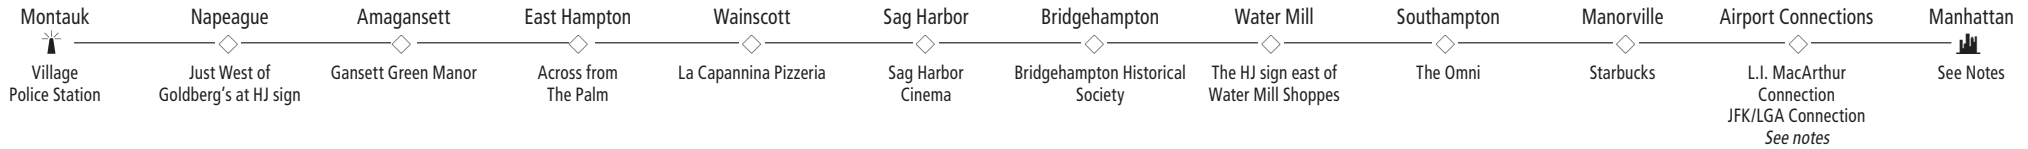

## To Manhattan MONTAUK LINE

Direction	Montauk	Napeague	Amagansett	East Hampton	Wainscott	Sag Harbor	Bridgehampton	Water Mill	Southampton	Manorville	Airport Connections	Manhattan
<b>Westbound</b>												
<b>DEPARTING</b>												
<b>ARRIVING</b>												

**Trip Notes** Select trips have letters or symbols above them. The following defines the codes.

**A** HAMPTON AMBASSADOR SERVICE: Hampton Ambassador is the premier class of travel to and from the Hamptons. With 2+1 seating, these coaches allow for private single row seating with up to 20 inches of legroom. Enjoy numerous high-end amenities and other indulgences. Passengers traveling to and/or from Sag Harbor or Wainscott are encouraged to go online or to call our office for additional time offerings. For more information visit hamptonambassador.com.

**Q** THE "Q": Non-stop service to Midtown Manhattan from Manorville on Mondays. Airport Connections are not available on these trips on Mondays.

**M** MONTAUK LINE: These trips guarantee Sag Harbor passengers will never be required to transfer prior to their arrival.

**B** "THE BONACKER": Non-stop service to and from East Hampton. Trips available eastbound on Thurs. (after 6/20) & Fri. and westbound on Sun. & Mon. (after 6/20).

**S** On certain days of the week, these trips will no longer be available after Labor Day Weekend. Please call or log on for up-to-date availability.