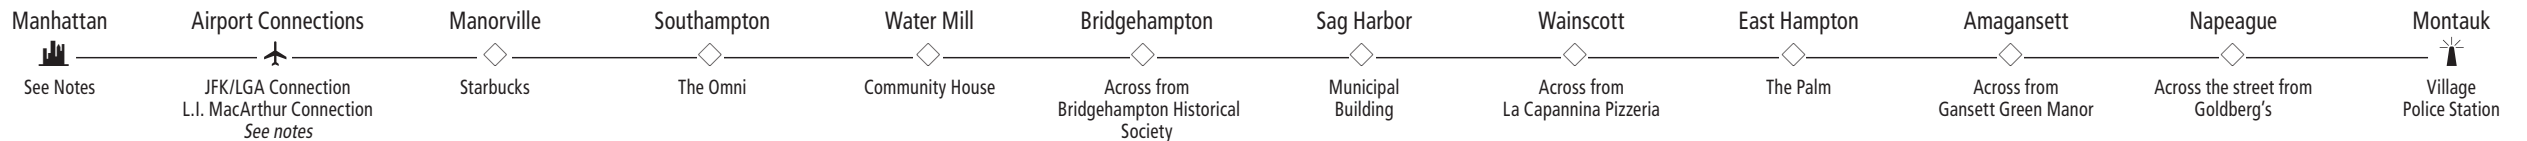

Hampton Jitney Fall/Winter/Spring Schedule

Effective Thursday, October 11, 2018 through Wednesday, May 29, 2019

To The Hamptons MONTAUK LINE

Eastbound		A		A		A		A		A		A		A		Ⓟ		WS West Side		A		A		A		A		
↓ READ DOWN		Sat. Also avail. Fri. in May	7 Days	Fri. Trip will be avail. Thur. & Sat. in May	7 Days	Mon. thru Sat.	Mon., Fri. & Sat. Avail. Tues. & Wed. thru Dec.	Mon. thru Fri. Trip will also be avail. on Sat. in May	7 Days	Sun. thru Fri. Avail. 7 days in May	7 Days	7 Days	Fri. thru Wed. Avail. 7 days in May	7 Days	7 Days	7 Days	Fri. & Sat.	Mon. thru Fri.	7 Days	Sun. thru Fri.	7 Days	Fri. only	Tues. thru Fri. Tues. & Wed. trip will run thru Dec. & then resume in April	7 Days	7 Days	7 Days	7 Days	7 Days
AM LIGHT	PM BOLD																											
DEPARTING	96th St. bet. 3rd & Lex.	7:30	8:30	—	9:30	—	10:30	—	11:30	12:30	—	1:30	2:30	—	3:30	—	4:50	—	5:00	5:30	—	6:35	—	—	8:05	9:35	10:50	—
	85th St. & Lex. (NW corner)	—	—	8:55	—	9:55	—	10:55	—	12:55	—	—	2:55	—	4:25	—	—	—	5:40	5:55	—	6:55	8:00	—	—	—	—	—
	77th & Lex. (bet. 77th & 76th)	7:40	8:40	—	9:40	—	10:40	—	11:40	12:40	—	1:40	2:40	—	3:40	—	5:00	—	5:40	6:05	—	7:05	8:10	—	8:15	9:45	11:00	—
	69th & Lex. (bet. 69th & 68th)	7:45	8:45	9:05	9:45	10:05	10:45	11:05	11:45	12:45	1:05	1:45	2:45	3:05	3:45	4:35	5:05	—	5:45	6:10	—	7:10	8:15	—	8:20	9:50	11:05	—
	59th & Lex. (bet. 60th & 59th)	7:50	8:50	9:10	9:50	10:10	10:50	11:10	11:50	12:50	1:10	1:50	2:50	3:10	3:50	4:40	5:10	—	5:50	6:15	—	7:15	8:20	—	8:25	9:55	11:10	—
	40th St. bet. 3rd & Lex.	8:15	9:15	9:30	10:15	10:30	11:15	11:30	12:15	1:15	1:30	2:15	3:15	3:30	4:15	5:00	5:30	—	6:00	6:15	—	7:30	8:30	—	8:45	10:15	11:30	11:59
	Airport Connection ✈	8:35	9:35	9:50	10:40	10:55	11:40	11:55	12:40	1:40	1:55	2:45	3:45	4:00	4:45	—	6:00	—	6:45	6:45	—	8:00	8:50	—	9:05	10:35	11:50	—
ARRIVING	Manorville	9:45	10:45	—	12:00	12:15	—	—	2:00	3:00	—	4:00	5:15	—	6:15	6:55	—	8:00	8:05	8:15	9:00	—	10:00	10:15	11:45	*1:00	1:20	—
	Southampton	10:15	11:15	11:30	12:30	12:45	1:30	1:45	2:30	3:30	3:45	4:30	5:45	6:00	6:45	7:25	7:45	8:25	8:30	8:45	9:30	9:30	10:30	10:45	12:15	*1:30	1:45	—
	Water Mill	10:20	11:20	11:35	12:35	12:50	1:35	1:55	2:35	3:35	3:50	4:35	5:50	6:05	6:50	7:30	7:50	8:30	8:35	8:50	9:35	9:35	10:35	10:50	12:20	1:35	—	—
	Bridgehampton	10:30	11:30	—	12:45	1:00	1:45	—	2:45	3:45	4:00	4:45	6:00	6:15	7:00	7:40	—	8:40	8:45	9:00	9:45	9:45	10:45	11:00	12:30	1:45	—	—
	Sag Harbor	—	11:35	11:50	—	—	—	2:15	2:50	—	—	4:50	—	—	7:05	8:00 Fri. only	8:10	8:40	8:45	—	—	9:50	—	—	—	12:35	—	—
	Wainscott	10:35	11:35	—	12:50	1:10	1:50	—	2:50	3:50	4:05	4:50	6:05	—	7:05	7:45	—	8:45	8:50	9:05	9:50	9:50	10:50	11:05	12:35	1:50	—	—
	East Hampton	10:45	11:45	12:00	1:00	1:15	2:00	2:30	3:00	4:00	4:15	5:00	6:15	6:30	7:15	7:55	8:25	8:55	9:00	9:15	10:00	10:00	11:00	11:15	12:45	2:00	—	—
	Amagansett	10:55	11:55	12:10	1:10	1:25	2:10	2:40	3:10	4:10	4:25	5:10	6:25	6:40	7:25	8:05	—	9:05	9:10	9:25	10:10	10:10	11:10	11:25	12:55	2:10	—	—
	Napeague	11:10	12:10	—	1:25	—	—	—	3:25	4:25	—	5:25	6:40	—	7:40	—	—	—	9:25	—	—	—	—	—	1:10	2:25	—	—
	Montauk	11:15	12:15	12:30	1:30	1:45	—	—	3:30	4:30	—	5:30	6:45	7:00 No Sun. or Mon.	7:45	8:25	—	—	9:30	9:45 No Sun. or Mon.	—	10:30	—	11:30	—	1:15	2:30	—